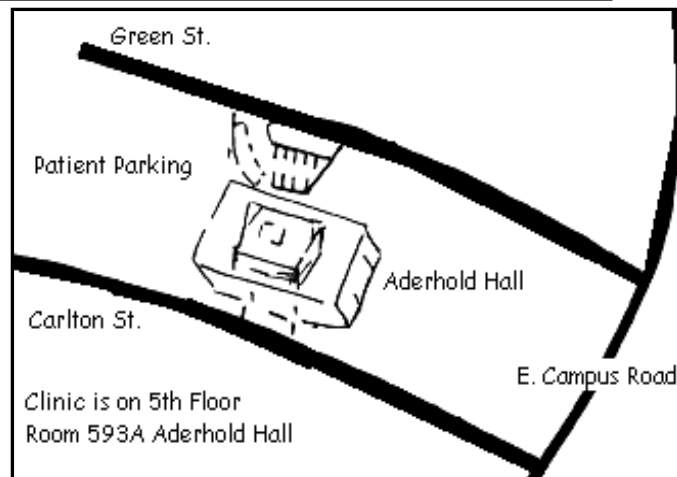

Directions to the UGA Speech and Hearing Clinic
706-542-4598

From Atlanta to Athens: Take Loop 10 South to Exit 7-College Station Road

Our Location on Campus