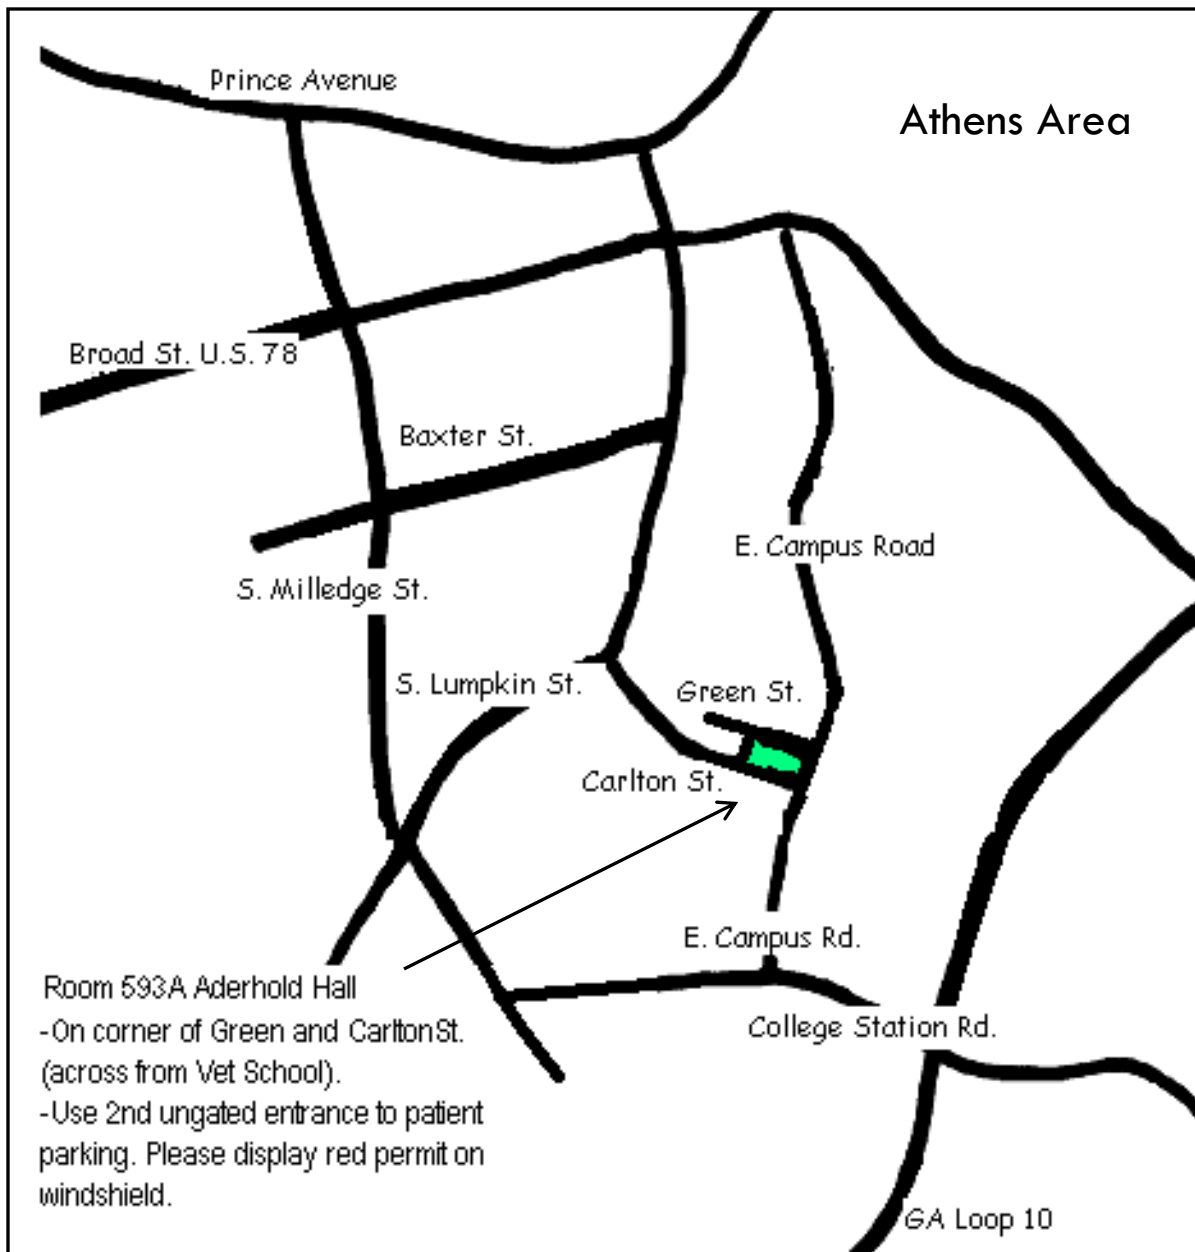

Directions to the UGA Speech and Hearing Clinic
706-542-4598

From Atlanta to Athens: Take Loop 10 South to Exit 7-College Station Road

Our Location on Campus