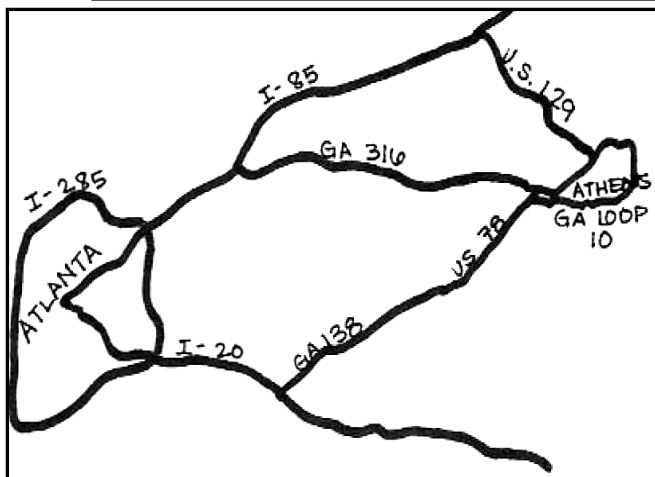

Directions to the UGA Speech and Hearing Clinic
706-542-4598

From Atlanta to Athens: Take Loop 10 South to Exit 7-College Station Road

Our Location on Campus